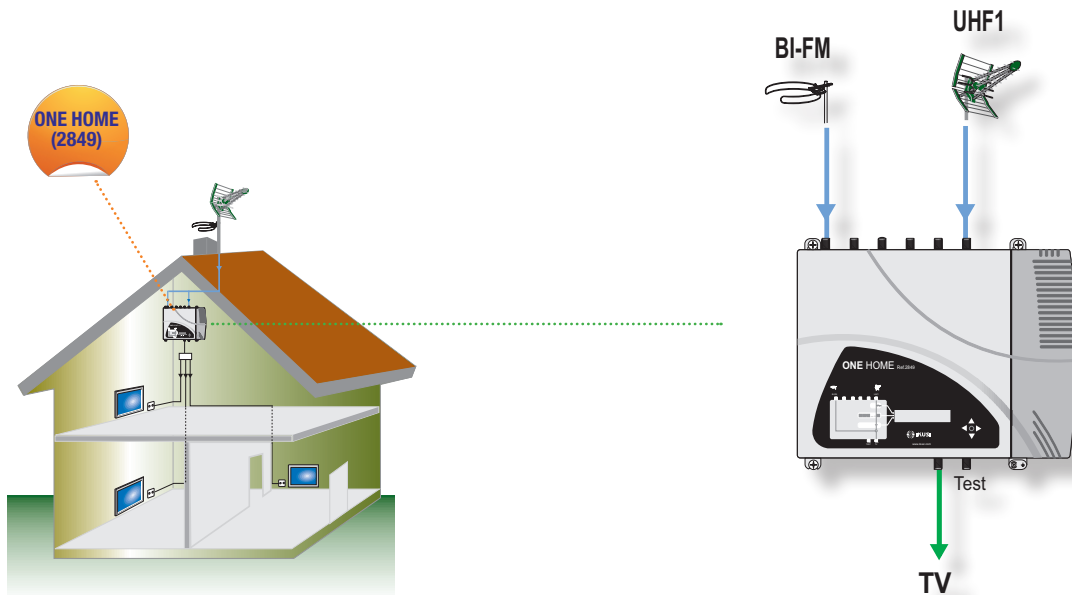

# ONE HOME

Programmable amplification  
Headend

Domestic first amplifier with  
10 UHF channels filters

Designed for single family homes

Self-installation function

10 tuneable UHF filters with  
the capacity to process 1 to  
5 channels each

## Main Features

Model	ONE HOME		
Ref.	2849		
Inputs	1 (BI/FM)	1 (UHF)	
Frequency range	MHz	47 - 108	470 - 862
Number of filters	—	—	10
Number of channels per filter	—	—	5
Gain	dB	-2	25/45 (switchable)
Gain adjustment	dB	—	30
Input amplifier off (20dB)	dB	—	Yes
Selectivity ( $\pm 10$ MHz of channel ends)	dB	—	10
Noise figure	dB	—	< 6
Return losses	dB	> 10	> 10
Optimum input margin	dB $\mu$ V	—	50-80 ; 70-100
Automatic Gain Control	—	—	Yes
AGC tolerance	dB	—	$\pm 1$
Switchable preamplifier voltage	V	—	12 and 24
Outputs	2 (TV - Test)		
Output level (DIN 45004B)	dB $\mu$ V	—	113
Return losses	dB	> 10	> 10
Impedance	$\Omega$	75	75
Mains voltage	VAC	230 - 240	230 - 240
Consumption	W	12	12
Mains connector		IEC C8	IEC C8
Operating temperature	$^{\circ}$ C	-5 ... +50	-5 ... +50
Dimensions	mm	300 x 250 x 41	300 x 250 x 41
Packed weight	kg	2.5	2.5